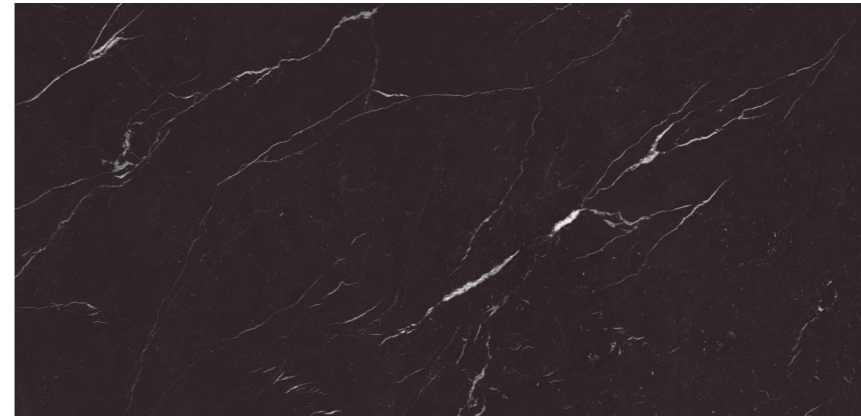

Roca

XL Slabs

NERO MARQUINA

Nero Marquina

Polished Porcelain

7 mm |  P slim  | 48"x98" R
120x250 cm

48"x98" R PO

Nero Marquina marble, notable for its elegance and extracted from Spain's Markina region, inspires a Series emphasizing the contrast between its delicate white veins and profound black background. Enhanced by Micro Crystal technology for extra shine and sharpness, this marble's natural texture is celebrated in the SuperFormat, making it suitable for both furniture and architectural projects, adding depth and sophistication.

Technical Specification		PO
Nero Marquina	Water Absorption	<=0.5%
	Scratch Hardness	3
	Use Group	3
	Dynamic Coefficient of Friction (DCOF)	<0.40
	Shade Variation	V3
	Thickness	7 mm

48"x98" R - 120x250 cm