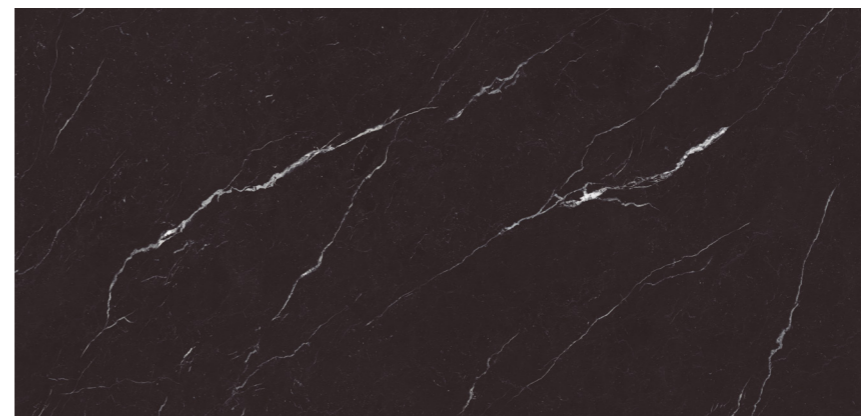

Roca

XL Slabs

NERO MARQUINA

Nero Marquina

Polished Porcelain

7 mm |  P slim  | 48"x98" R
120x250 cm

48"x98" R PO

Nero Marquina marble, notable for its elegance and extracted from Spain's Markina region, inspires a Series emphasizing the contrast between its delicate white veins and profound black background. Enhanced by Micro Crystal technology for extra shine and sharpness, this marble's natural texture is celebrated in the SuperFormat, making it suitable for both furniture and architectural projects, adding depth and sophistication.

Technical Specification		PO
Nero Marquina	Water Absorption	<=0.5%
	Scratch Hardness	3
	Use Group	3
	Dynamic Coefficient of Friction (DCOF)	<0.40
	Shade Variation	V3
	Thickness	7 mm

48"x98" R - 120x250 cm