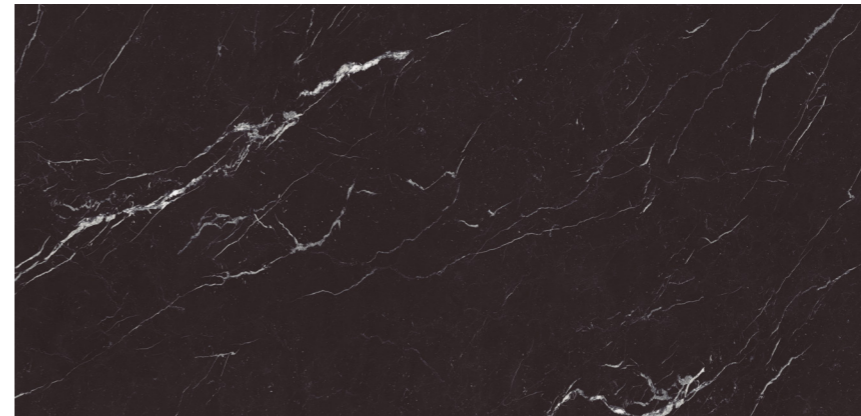

Roca

XL Slabs

NERO MARQUINA

Nero Marquina

Polished Porcelain

7 mm |  P slim  | 48"x98" R
120x250 cm

48"x98" R PO

Nero Marquina marble, notable for its elegance and extracted from Spain's Markina region, inspires a Series emphasizing the contrast between its delicate white veins and profound black background. Enhanced by Micro Crystal technology for extra shine and sharpness, this marble's natural texture is celebrated in the SuperFormat, making it suitable for both furniture and architectural projects, adding depth and sophistication.

Technical Specification		PO
Nero Marquina	Water Absorption	<=0.5%
	Scratch Hardness	3
	Use Group	3
	Dynamic Coefficient of Friction (DCOF)	<0.40
	Shade Variation	V3
	Thickness	7 mm

48"x98" R - 120x250 cm